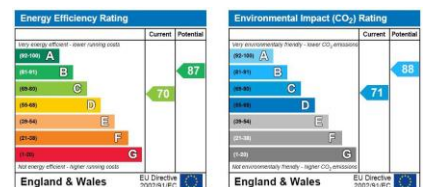

VIEWING ARRANGEMENTS By appointment with Hunters:
31 Coldharbour Lane, Hayes, Middlesex, UB3 3EB

OPENING HOURS
Monday - Thursday: 09:00 - 19:00
Friday: 09:00 - 18:00
Saturday: 09:30 - 16:30
Sunday: closed