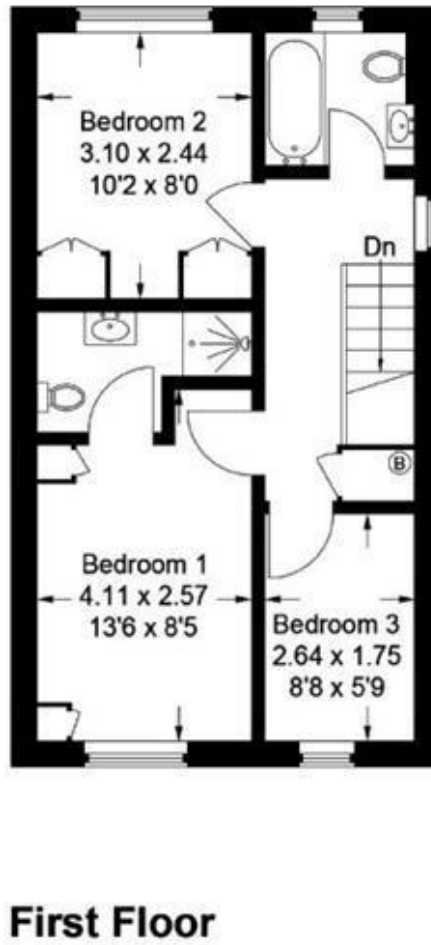

Binstead Close

Hayes, Middlesex, UB4 9YE

Situated within a quiet & popular close is this well presented & spacious modern extended semi detached house. Located close to Yeading Marina accommodation comprises entrance hall, ground floor wc, spacious reception room, kitchen / diner, conservatory, three good size bedrooms, en suite to master & family bathroom. Externally there are gardens front & rear and own drive to garage...VIEWING IS HIGHLY ADVISED..

Approximate Gross Internal Area
 Ground Floor = 53.2 sq m / 573 sq ft
 First Floor = 36.3 sq m / 391 sq ft
 Garage = 14.1 sq m / 151 sq ft
 Total = 103.6 sq m / 1115 sq ft

Hunters 31 Coldharbour Lane, Hayes, Middlesex, UB3 3EB | 0208 848 0978
 hayes@hunters.com | www.hunters.com