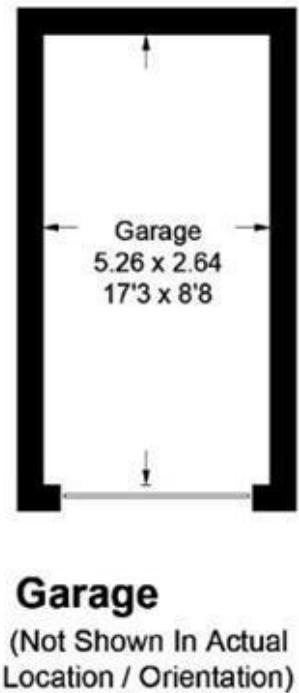

Binstead Close

Hayes, Middlesex, UB4 9YE

Situated within a quiet & popular close is this well presented & spacious modern extended semi detached house. Located close to Yeading Marina accommodation comprises entrance hall, ground floor wc, spacious reception room, kitchen / diner, conservatory, three good size bedrooms, en suite to master & family bathroom. Externally there are gardens front & rear and own drive to garage...VIEWING IS HIGHLY ADVISED..

Approximate Gross Internal Area
 Ground Floor = 53.2 sq m / 573 sq ft
 First Floor = 36.3 sq m / 391 sq ft
 Garage = 14.1 sq m / 151 sq ft
 Total = 103.6 sq m / 1115 sq ft

Hunters 31 Coldharbour Lane, Hayes, Middlesex, UB3 3EB | 0208 848 0978
 hayes@hunters.com | www.hunters.com