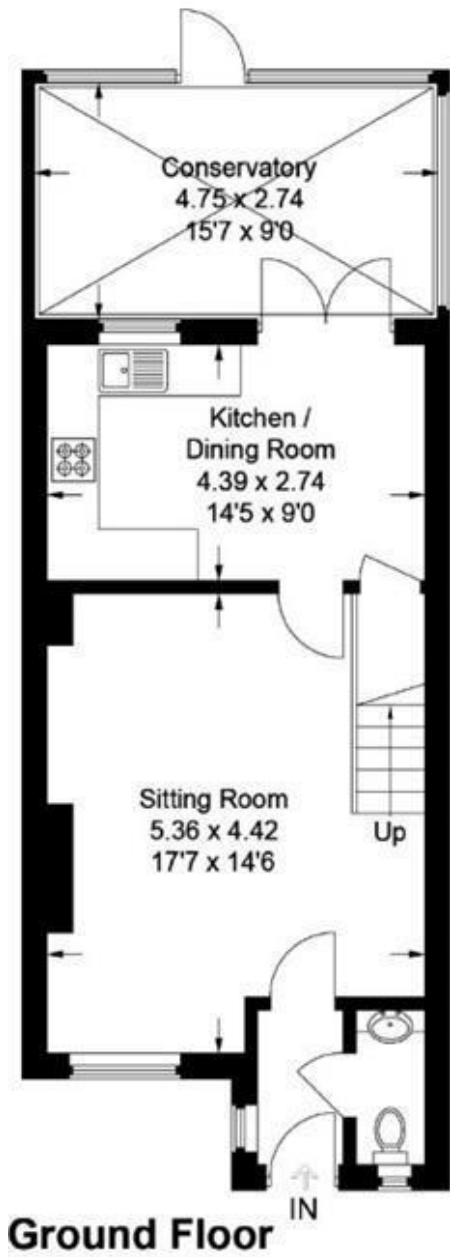

Binstead Close

Hayes, Middlesex, UB4 9YE

Situated within a quiet & popular close is this well presented & spacious modern extended semi detached house. Located close to Yeading Marina accommodation comprises entrance hall, ground floor wc, spacious reception room, kitchen / diner, conservatory, three good size bedrooms, en suite to master & family bathroom. Externally there are gardens front & rear and own drive to garage...VIEWING IS HIGHLY ADVISED..

Approximate Gross Internal Area
 Ground Floor = 53.2 sq m / 573 sq ft
 First Floor = 36.3 sq m / 391 sq ft
 Garage = 14.1 sq m / 151 sq ft
 Total = 103.6 sq m / 1115 sq ft

Hunters 31 Coldharbour Lane, Hayes, Middlesex, UB3 3EB | 0208 848 0978
 hayes@hunters.com | www.hunters.com